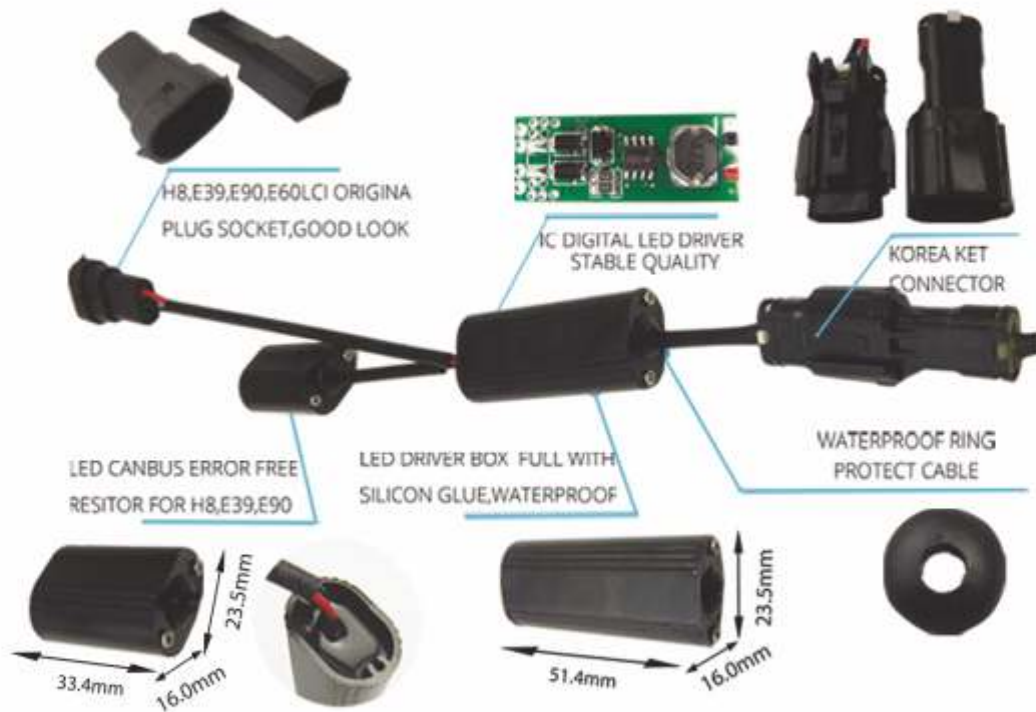

LED ANGEL EYES FOR BMW

After

Original

NEW DESIGN

All-In-One H8 LED Angel Eye

PRODUCT DETAIL LED ANGEL EYE LED BULB

PRODUCT DETAIL LED ANGEL EYE LED DRIVER

The difference for halogen and led angel eye